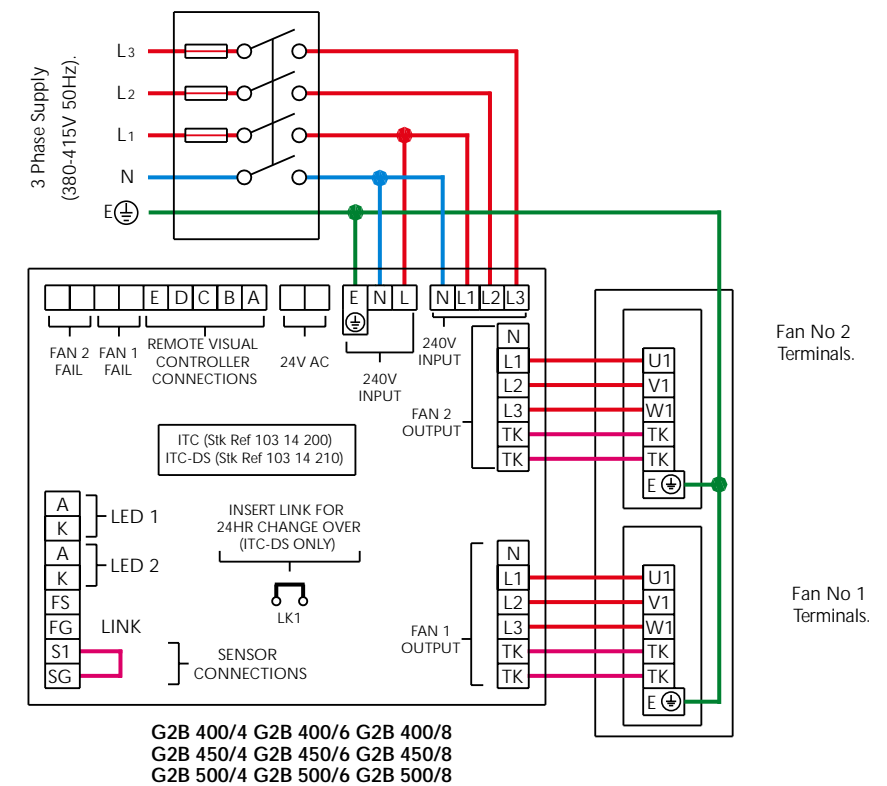

# VENT-AXIA GEMINI ROOF MOUNTING TWIN FANS WIRING DIAGRAMS

# GEMINI ROOF MOUNTING TWIN FANS WIRING DIAGRAMS

**SINGLE PHASE FAN  
CONNECTED TO AN ITC CONTROLLER & OPTIONAL  
EXTERNAL SENSOR / SENSORS**

**THREE PHASE FAN  
CONNECTED TO AN ITC CONTROLLER**

**SINGLE PHASE FAN  
CONNECTED TO AN ITC CONTROLLER, AN AUTO TRANSFORMER  
CONTROLLER & OPTIONAL EXTERNAL SENSOR**

**THREE PHASE FAN  
CONNECTED TO AN ITC CONTROLLER, AND AN AUTO  
TRANSFORMER CONTROLLER**