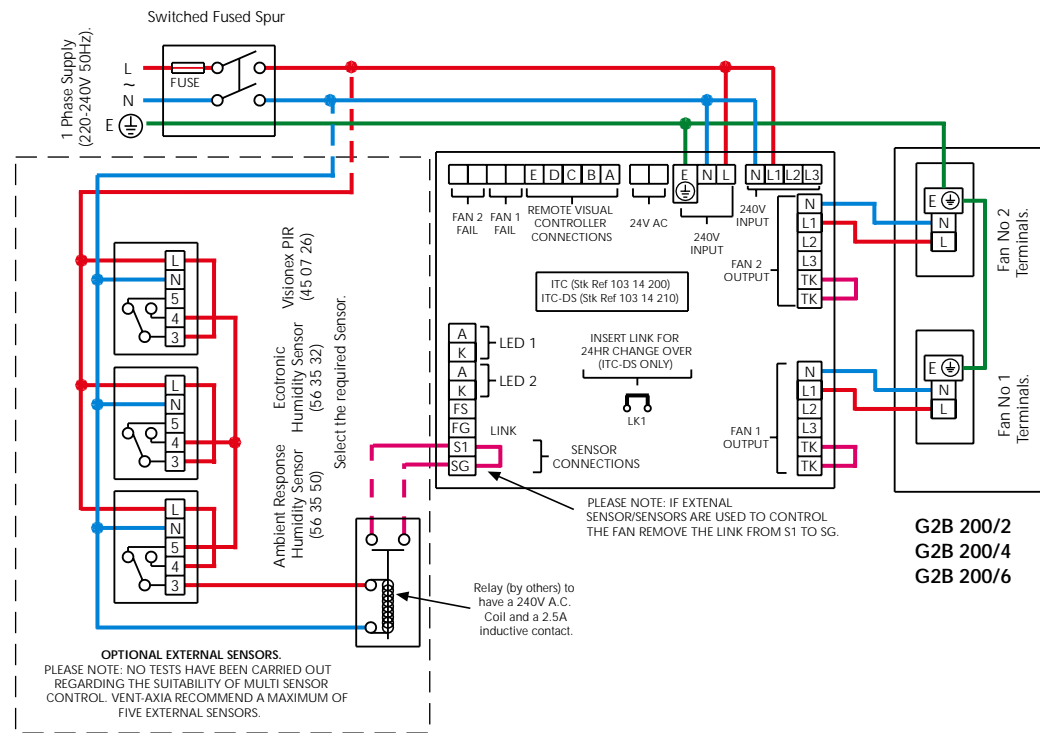

# VENT-AXIA GEMINI ROOF MOUNTING TWIN FANS WIRING DIAGRAMS

# GEMINI ROOF MOUNTING TWIN FANS WIRING DIAGRAMS

**SINGLE PHASE FAN  
CONNECTED TO AN ITC CONTROLLER & OPTIONAL  
EXTERNAL SENSOR / SENSORS**

**THREE PHASE FAN  
CONNECTED TO AN ITC CONTROLLER**

**SINGLE PHASE FAN  
CONNECTED TO AN ITC CONTROLLER, AN AUTO TRANSFORMER  
CONTROLLER & OPTIONAL EXTERNAL SENSOR**

**THREE PHASE FAN  
CONNECTED TO AN ITC CONTROLLER, AND AN AUTO  
TRANSFORMER CONTROLLER**