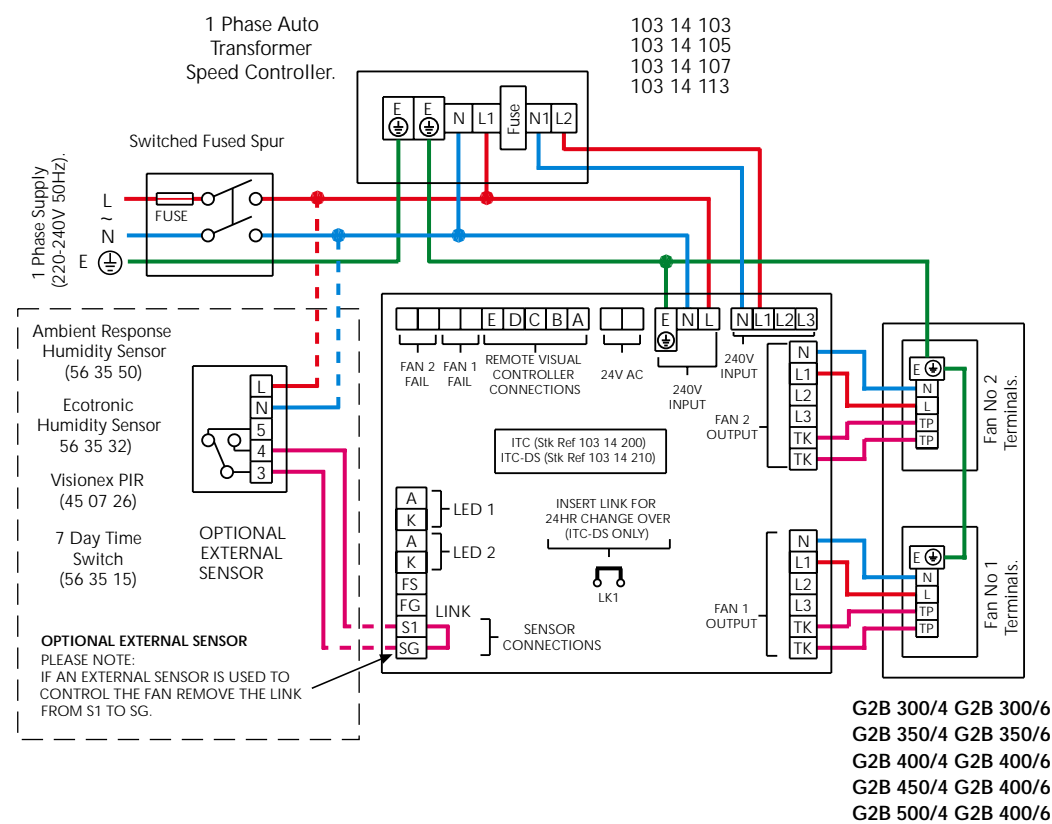

# VENT-AXIA GEMINI ROOF MOUNTING TWIN FANS WIRING DIAGRAMS

# GEMINI ROOF MOUNTING TWIN FANS WIRING DIAGRAMS

**SINGLE PHASE FAN  
CONNECTED TO AN ITC CONTROLLER & OPTIONAL  
EXTERNAL SENSOR / SENSORS**

**THREE PHASE FAN  
CONNECTED TO AN ITC CONTROLLER**

**SINGLE PHASE FAN  
CONNECTED TO AN ITC CONTROLLER, AN AUTO TRANSFORMER  
CONTROLLER & OPTIONAL EXTERNAL SENSOR**

**THREE PHASE FAN  
CONNECTED TO AN ITC CONTROLLER, AND AN AUTO  
TRANSFORMER CONTROLLER**